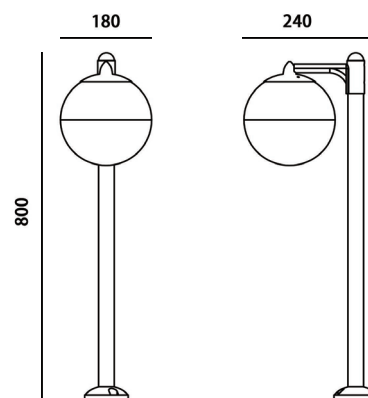

TECHNICAL DATA

TYPE

Professional LED for Exterior Lighting.

PRO	CRI ≥ 80	
IP54		L°
AC85-265V 50/60Hz		50000h

Model:	Tiffany
Format:	Round
Location:	Exterior
Wattage:	-
Materials:	Aluminium
Led Color:	3000K / 4000K / 6500K
Product Dimension:	600*180mm
IP Code:	54
Fixation:	Surface
CRI :	80
Lumen Output:	-
Frequency:	50/60 Hz
Beam Angle:	L°

DIMENSION DRAW

OUTDOOR